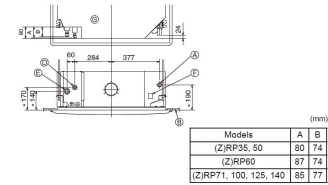

DIMENSIONS

PLA-ZRP125BA