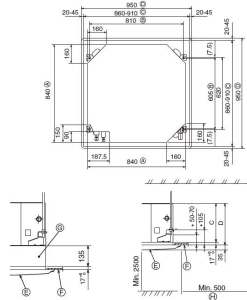

DIMENSIONS

PLA-ZRP125BA